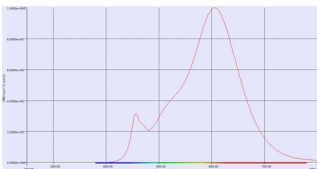

## VINTA E14

LED 2W lamp, 2700K

VINTA LED Bulb Series integrated SMD LED filaments imitate the classic form of incandescent bulbs and exhibit the same luminous colour - with the added advantage that they use less energy. Their retro oriented appearance makes these bulbs a real eye-catcher.

## TECHNICAL DATA

Item no.:	551812
Socket	E14
Lamp type	LED E14
Nominal voltage	220-240V ~50Hz V
Height	10.0 cm
Diameter	3.6 cm
Net weight	0.025 kg
Gross weight	0.04 kg
IP Code	IP 20
Energy efficiency index	A++
Weighted energy consumption	2 kWh/1000h
Electrical power factor	0,54
Wattage	2.0 W
Lumen	200 lm
Lumen	70 lm
Colour temperature	3000 Kelvin
CRI	>80
Binning	6
Service life	10000 h
Switching cycles	10000
Start-up time	1 s