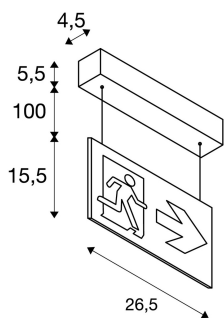

P-LIGHT 27 PL

pendant, emergency exit light, LED, 6000K, white, L/W/H 26.5/4.5/21 cm, 3,5W

The P-LIGHT 27 PL emergency lighting is suitable as a pendant. The safety lights are fitted with a built-in Ni-MH battery with an automatic self-test. The detection range is 24 m. The emergency operating time of the luminaires is three hours. The luminaires can be operated permanently switched on / stand-by operation. The luminaire is connected directly to the 230V mains supply. Other variants of the P-LIGHT series are available. The luminaire is supplied with three signs with different arrow directions (right / left / down). As an option, other signs are available.

TECHNICAL DATA

Item no.:	240001
Lamps included	0
Number of different light outlets	1
Primary nominal voltage	220-240V ~50Hz mA/V
Pendant length	100.0 cm
Width	26.5 cm
Height	21.0 cm
Depth	4.5 cm
Net weight	0.874 kg
Gross weight	1.051 kg
IP Code	IP 20
Safety class	II
Assembly	Surface
Assembly details	Ceiling,Wall
Wattage	3.5 W
Lumen	32 lm
Colour temperature	6000 Kelvin
Color	white
CRI	>70
LXXBXX data	70/50
Service life	25000 h