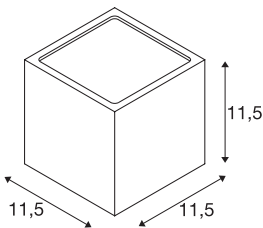

SITRA CUBE

outdoor wall light, TCR-TSE, IP44, anthracite, max. 18W

Cube-shaped wall light SITRA CUBE made from painted aluminium. Thanks to the position of the two sockets which are fitted, the mounted luminaire produces two equal but opposite cones of light (UP/DOWN). With protection class IP44 it is suitable for outdoor use. The electrical connection of the luminaire, which comes in various colours, is directly to the 230V mains supply.

TECHNICAL DATA

Item no.:	232535
Socket	GX53
Lamp	TCR-TSE
Number of sockets	2
Lamps included	No
Number of different light outlets	2
Primary nominal voltage	220-240V ~50/60Hz mA/V
Width	10.8 cm
Height	11.5 cm
Depth	11 cm
Net weight	1.211 kg
Gross weight	1.284 kg
IP Code	IP 44
Safety class	I
Assembly	Surface
Assembly details	Wall
Wattage	9 W
Color	anthracite
BIG WHITE Page	622