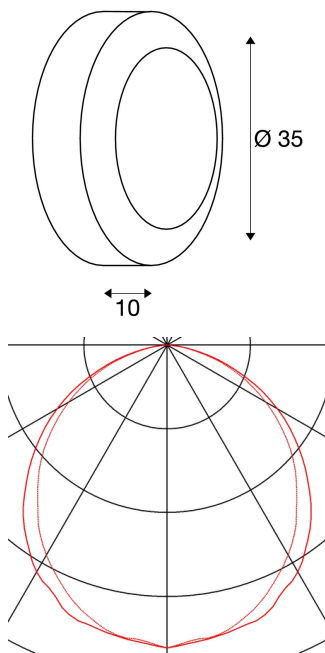

DRAGAN

outdoor wall and ceiling light, TC-(D,H,T,Q)SE, IP44, silver-grey, with sensor, max. 48W

Round and aluminium-made wall and ceiling light DRAGAN, which is rated IP44 and thereby suitable for outdoor use. The light contains an invisibly mounted motion sensor with microwave technology. The lighting duration, the intensity and the detection area can be specifically set by the user during the installation. The opalescent light shade covers both E27 lamp holders and is bordered by a lacquered housing. The electrical connection of the luminaire, which comes in various colours, is made directly to the 230V mains supply.

TECHNICAL DATA

Item no.:	232424
Socket	E27
Number of sockets	2
Lamps included	0
Primary nominal voltage	230V ~50Hz mA/V
Diameter	35.0 cm
Depth	10.5 cm
Net weight	2.618 kg
Gross weight	3.127 kg
IP Code	IP 44
Safety class	I
Assembly	Surface
Assembly details	Ceiling, Wall
Wattage	24.0 W
Color	grey