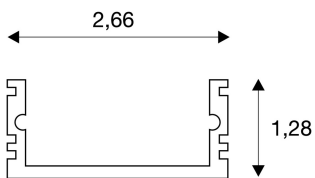

GLENOS

linear surface-mounted profile 2713, anodised aluminium, 1 m

GLENOS linear surface mounted profile 2713 in 1- and 2 m length to install LED strips up to 21 mm wide. The profile is available in matt black, matt white and anodised aluminium. It can be combined with various covers as well as matching end caps.

TECHNICAL DATA

Item no.:	214324
Length	100.0 cm
Width	2.7 cm
Height	1.3 cm
Net weight	0.204 kg
Gross weight	0.392 kg
IP Code	IP 20
Assembly	Surface
Assembly details	Ceiling, Wall
Color	aluminium

Accessories