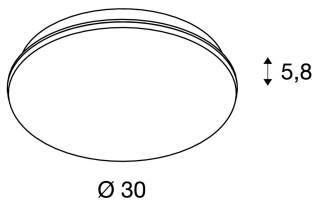

SIMA

wall and ceiling light, LED, 3000K, round, with RF sensor

With its timeless, understated design, the SIMA LED wall and ceiling light with an integrated motion sensor is a popular solution for the most varied applications. The luminaire has an acrylic glass cover and also comes in a square variant. In addition, the water-proof luminaire is fitted with a spacer for cable surface mounting. The 120° wide beam characteristic of the powerful LED module gives homogeneous illumination. The in-built LED driver allows direct connection to a 230V mains supply.

TECHNICAL DATA

Item no.:	163021
Lamps included	0
Primary nominal voltage	220-240V ~50/60Hz mA/V
Secondary power / secondary voltage	350 mA/V
Height	5.8 cm
Diameter	30.0 cm
Net weight	1.218 kg
Gross weight	1.385 kg
IP Code	IP 44
Safety class	II
Assembly	Surface
Assembly details	Ceiling, Wall
Number of through-wires	10
Wattage	27.0 W
Lumen	2300 lm
Colour temperature	3000 Kelvin
Beam angle	120 °
Color	white
CRI	>80
Binning	6
LXXBXX data	70/50
Service life	30000 h