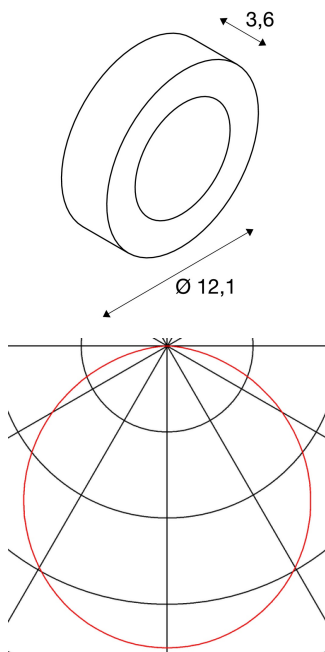

SENSER 6

wall and ceiling light, LED, 3000K, round, white, 6W

The flat SENSER 6 wall and ceiling light made from aluminium is available in matt white or silver-grey finish, as well as with round or square version. The 120° beam angle of the fixed, Premium LED module provides a broad and uniform base illumination. Factory delivered with a constant current driver, the luminaire comes ready for direct connection to 230V mains supply.

TECHNICAL DATA

Item no.:	162903
Lamps included	0
Primary nominal voltage	100-240V ~50/60Hz mA/V
Secondary power / secondary voltage	350 mA/V
Height	3.6 cm
Diameter	12.1 cm
Net weight	0.338 kg
Gross weight	0.383 kg
IP Code	IP 20
Safety class	I
Assembly	Surface
Assembly details	Ceiling, Wall
Wattage	6.7 W
Lumen	230 lm
Colour temperature	3000 Kelvin
Beam angle	120 °
Color	white
CRI	>80
Binning	6
LXXBXX data	70/50
Service life	30000 h