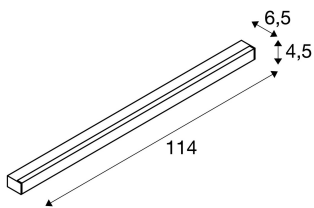

SIGHT 115

wall and ceiling light, LED, 3000K, white, L/W/H
114/4.5/6.5 cm, 4x7,5W

The SIGHT 115 wall and ceiling light is a professional luminaire for surface mounting. There are two 7.5 Watt LEDs within the black, white or silver-grey frame which provide the necessary illumination strength. The rocker switch on the luminaire's housing contributes to its ease of use. Thanks to the built-in LED driver, the SIGHT 115 wall and ceiling light is ready for direct connection to the 230V mains supply.

TECHNICAL DATA

Item no.:	160191
Lamps included	0
Number of different light outlets	1
Primary nominal voltage	220-240V ~50/60Hz mA/V
Secondary power / secondary voltage	1050 mA/V
Length	114.0 cm
Width	4.5 cm
Height	6.5 cm
Net weight	2.065 kg
Gross weight	2.368 kg
IP Code	IP 20
Safety class	I
Assembly	Surface
Assembly details	Ceiling, Wall
Wattage	35.0 W
Lumen	3000 lm
Colour temperature	3000 Kelvin
Beam angle	120 °
Color	white
CRI	>80
Binning	4
LXXBXX data	70/50