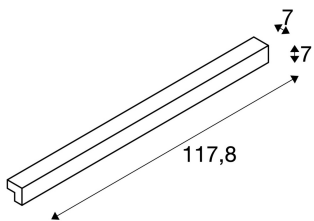

## L-LINE 120

wall and ceiling light, LED, 3000K, IP44, grey, L/W/H  
118/7/7 cm, 3000 lm, 2x12.9W

The L-LINE 120 wall and ceiling light is fitted with a warm-white LED module and, thanks to its LED power, the ultimate LED solution for primary room lighting. The smooth and elegant L-LINE 120 is available in white, silver-grey and grey colour versions. Thanks to the integrated LED driver, the luminaire can be connected directly to the 230V mains supply.

## TECHNICAL DATA

Item no.:	157445
Lamps included	0
Primary nominal voltage	120-240V ~50/60Hz mA/V
Secondary power / secondary voltage	600 mA/V
Width	117.8 cm
Height	7.0 cm
Depth	7.0 cm
Net weight	2.317 kg
Gross weight	2.665 kg
IP Code	IP 44
Safety class	I
Assembly	Surface
Assembly details	Wall
Wattage	24.0 W
Lumen	1200 lm
Colour temperature	3000 Kelvin
Beam angle	120 °
Color	grey
CRI	>80
Binning	5
LXXBXX data	70/50
Service life	30000 h