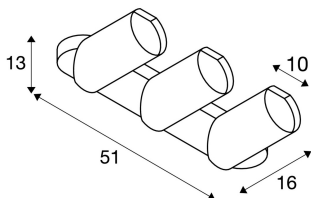

## BILAS 3

wall and ceiling light, spot, triple-headed, LED, 2700K, round, matt black, 25°, 45W, incl. canopy

The BILAS SPOT Wall and ceiling light exhibits a simple and elegant form. Thanks to its dimmable, high output COB LED, the luminaire can be used in a variety of settings. The luminaire is available in single, double, and triple row versions, and comes ready for direct connection to 230V electrical mains.

## TECHNICAL DATA

Item no.:	156440
Lamps included	0
Primary nominal voltage	230V ~50/60Hz mA/V
Vertical tilting range	90 °
Horizontal rotation range	355 °
Length	9.5 cm
Width	51.0 cm
Height	20.0 cm
Net weight	3.882 kg
Gross weight	4.603 kg
IP Code	IP 20
Safety class	I
Assembly	Surface
Assembly details	Ceiling, Wall
Wattage	45.0 W
Lumen	3000 lm
Colour temperature	2700 Kelvin
Beam angle	25 °
Color	black
CRI	>80
Binning	6
LXXBXX data	70/50