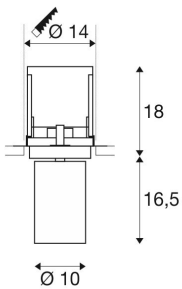

BILAS

recessed ceiling light, LED, 2700K, round, white matt, 25°, 21W

The BILAS recessed ceiling light comes in an exceptional design and is fitted with a powerful and dimmable COB LED. Thanks to its special construction, the BILAS Recessed ceiling light, which is available in black, and white, can be telescoped in and outward, as well as turned and pivoted. The product is ready for direct connection to the 230V mains supply.

TECHNICAL DATA

Item no.:	156401
Lamps included	0
Primary nominal voltage	230V ~50/60Hz mA/V
Vertical tilting range	90 °
Horizontal rotation range	355 °
Height	34.5 cm
Diameter	21.5 cm
Installation diameter	14.0 cm
Installation depth	21.5 cm
Net weight	1.679 kg
Gross weight	2.019 kg
IP Code	IP 20
Safety class	I
Assembly	Recessed
Assembly details	Ceiling
Wattage	21.0 W
Lumen	1250 lm
Colour temperature	2700 Kelvin
Beam angle	25 °
Color	white
CRI	>80
Binning	6