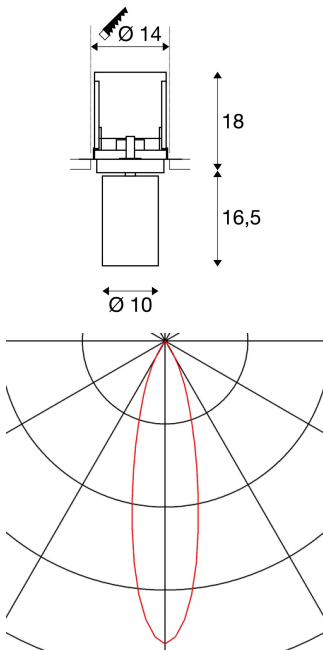

## BILAS

recessed ceiling light, LED, 2700K, round, matt black, 25°, 21W

The BILAS recessed ceiling light comes in an exceptional design and is fitted with a powerful and dimmable COB LED. Thanks to its special construction, the BILAS Recessed ceiling light, which is available in black, and white, can be telescoped in and outward, as well as turned and pivoted. The product is ready for direct connection to the 230V mains supply.

## TECHNICAL DATA

Item no.:	156400
Lamps included	0
Primary nominal voltage	230V ~50/60Hz mA/V
Vertical tilting range	90 °
Horizontal rotation range	355 °
Height	34.5 cm
Diameter	21.5 cm
Installation diameter	14.0 cm
Installation depth	21.5 cm
Net weight	1.674 kg
Gross weight	2.006 kg
IP Code	IP 20
Safety class	I
Assembly	Recessed
Assembly details	Ceiling
Wattage	21.0 W
Lumen	1250 lm
Colour temperature	2700 Kelvin
Beam angle	25 °
Color	black
CRI	>80
Binning	6