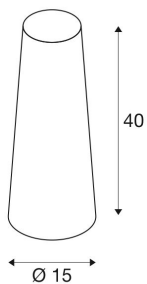

FENDA

lamp shade, conical, beige, Ø/H 15/40 cm

Conical FENDA lamp shade with 150 mm diameter and 400 mm height, beige.

TECHNICAL DATA

Item no.:	156203
Height	40.0 cm
Diameter	15.0 cm
Net weight	0.158 kg
Gross weight	0.523 kg
IP Code	IP 20
Assembly	Mobile
Color	beige