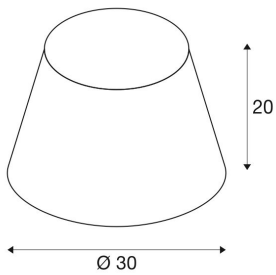

FENDA

lamp shade, conical, pink, Ø/H 30/20 cm

Conical FENDA lamp shade with 300 mm diameter and 200 mm height, pink.

TECHNICAL DATA

Item no.:	156169
Height	20.0 cm
Diameter	30.0 cm
Net weight	0.247 kg
Gross weight	0.855 kg
IP Code	IP 20
Assembly	Mobile
Color	pink