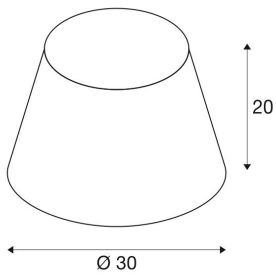

FENDA

lamp shade, conical, beige, Ø/H 30/20 cm

Conical FENDA lamp shade with 300 mm diameter and 200 mm height, beige.

TECHNICAL DATA

| | |
|--------------|----------|
| Item no.: | 156163 |
| Height | 20.0 cm |
| Diameter | 30.0 cm |
| Net weight | 0.254 kg |
| Gross weight | 0.877 kg |
| IP Code | IP 20 |
| Assembly | Mobile |
| Color | beige |