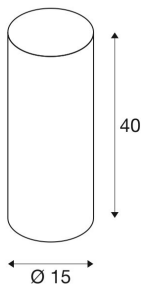

FENDA

lamp shade, round, blue, Ø/H 15/40 cm

FENDA lamp shade with 150 mm diameter and 400 mm height in blue.

TECHNICAL DATA

Item no.:	156147
Height	40.0 cm
Diameter	15.0 cm
Net weight	0.186 kg
Gross weight	0.51 kg
IP Code	IP 20
Color	blue