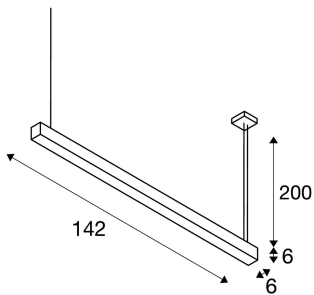

Q-LINE DALI

pendant, single-headed, LED, 3000K, white, dimmable, 2x18,2W and 1x7,5W

The Q-LINE DALI wall light is available with a choice of a white, back, or silver-grey luminaire housing. A diffuser made of acrylic glass found underneath provides glare-free lighting properties. The integrated warm-white LEDs give an output of 3200 lm. Thanks to the DALI dimmable LED driver, the luminaire can be directly connected to the 230V mains supply.

TECHNICAL DATA

Item no.:	155131
Lamps included	0
Number of different light outlets	1
Primary nominal voltage	220-240V ~50/60Hz mA/V
Secondary power / secondary voltage	100400 mA/V
Length	142.0 cm
Pendant length	200.0 cm
Width	6.0 cm
Height	6.0 cm
Net weight	3.428 kg
Gross weight	3.987 kg
IP Code	IP 20
Safety class	I
Assembly	Surface
Assembly details	Ceiling
Dimmable	Ja
Dimming technology	DALI
Wattage	47.0 W
Lumen	3200 lm
Colour temperature	3000 Kelvin
Beam angle	120 °
Color	white