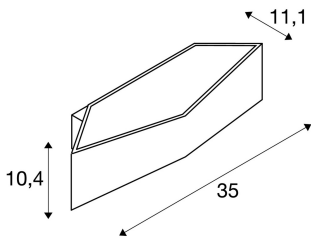

TECHNICAL DATA

Item no.:	151743
Lamps included	0
Primary nominal voltage	220-240V ~50/60Hz mA/V
Secondary power / secondary voltage	500 mA/V
Width	35.0 cm
Height	10.4 cm
Depth	11.1 cm
Net weight	1.105 kg
Gross weight	1.469 kg
IP Code	IP 20
Safety class	I
Assembly	Surface
Assembly details	Wall
Dimmable	Ja
Dimming technology	Dim-to-Warm
Wattage	22.0 W
Lumen	900 lm
Color	gold
CRI	>90
Binning	6
LXXBXX data	70/50
Service life	30000 h