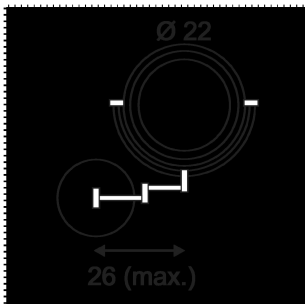

VISSARDO

wall light, LED, chrome, 3000K, incl. LED driver

Three joints secure the VISSARDO cosmetic mirror to two moveable arms that can be rotated 355°. This enables the mirror to be pulled close for use, and then folded flat against the wall thereafter. One of the mirror's two sides has threefold magnification. The integrated LED bulbs create excellent glare-free lighting. A switch on the mount enables use of the lighted mirror independent of general room lighting.

TECHNICAL DATA

Item no.:	149782
Lamps included	0
Primary nominal voltage	100-240V ~50/60Hz mA/V
Length	26.0 cm
Diameter	22.0 cm
Net weight	1.49 kg
Gross weight	2.163 kg
IP Code	IP 21
Safety class	I
Impact resistance class	IK02
Impact resistance	0,20000000000000001 Joule
Assembly	Surface
Assembly details	Wall
Wattage	5.8 W
Lumen	130 lm
Colour temperature	3000 Kelvin
Color	chrome
CRI	>80
Binning	6
LXXBXX data	70/50
Service life	30000 h
BIG WHITE Page	210