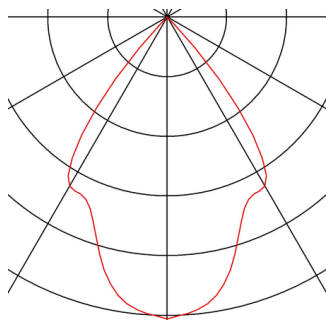

## ENOLA\_C spot for 240V 1-circuit track

LED, 3000K, round, silver-grey, 55°, 12W, incl. 1-circuit adapter

Turnable and tiltable high-voltage LED spot ENOLA\_C with suitable adapter for the 240V 1-phase track system. Outfitted with a powerful, warm white COB LED, the spot is available in a number of colours, as well as various beam angles. As an accessory for the cylindrical spot, we also offer suitable decorative rings with a textured glass diffuser. This luminaire contains built-in LED lamps.

## TECHNICAL DATA

Item no.:	143954
Lamps included	0
Primary nominal voltage	220-240V ~50/60Hz mA/V
Secondary power / secondary voltage	500 mA/V
Vertical tilting range	90 °
Horizontal rotation range	350 °
Length	10.5 cm
Height	14.8 cm
Diameter	10.0 cm
Net weight	0.641 kg
Gross weight	0.899 kg
IP Code	IP 20
Safety class	I
Assembly	Surface
Assembly details	Ceiling, Track Ceiling
Wattage	11.0 W
Lumen	900 lm
Colour temperature	3000 Kelvin
Beam angle	55 °
Color	grey
CRI	>80
LXXBXX data	70/50