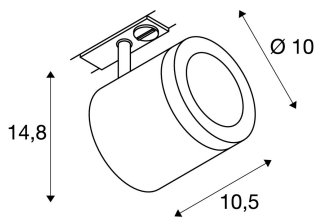

## ENOLA\_C spot for 240V 1-circuit track

LED, 3000K, round, silver-grey, 55°, 12W, incl. 1-circuit adapter

Turnable and tiltable high-voltage LED spot ENOLA\_C with suitable adapter for the 240V 1-phase track system. Outfitted with a powerful, warm white COB LED, the spot is available in a number of colours, as well as various beam angles. As an accessory for the cylindrical spot, we also offer suitable decorative rings with a textured glass diffuser. This luminaire contains built-in LED lamps.

## TECHNICAL DATA

Item no.:	143954
Lamps included	0
Primary nominal voltage	220-240V ~50/60Hz mA/V
Secondary power / secondary voltage	500 mA/V
Vertical tilting range	90 °
Horizontal rotation range	350 °
Length	10.5 cm
Height	14.8 cm
Diameter	10.0 cm
Net weight	0.641 kg
Gross weight	0.899 kg
IP Code	IP 20
Safety class	I
Assembly	Surface
Assembly details	Ceiling, Track Ceiling
Wattage	11.0 W
Lumen	900 lm
Colour temperature	3000 Kelvin
Beam angle	55 °
Color	grey
CRI	>80
LXXBXX data	70/50