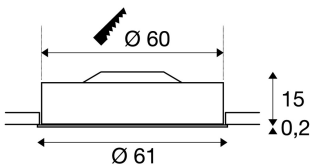

MEDO 60 recessed fitting

LED, 3000K, round, wine red, Ø 61 cm, 40 W

The high-quality MEDO 60 recessed ceiling light convinces with its clear form and the elegant material contrast of its aluminium and glass construction. The luminaire is available in black, white, silver grey, and wine red. Its integrated Premium LED gives pleasant lighting effects, and its built-in LED driver allows direct connection to 230V mains supply.

TECHNICAL DATA

Item no.:	135116
Lamps included	0
Primary nominal voltage	100-240V ~50/60Hz mA/V
Secondary power / secondary voltage	1000 mA/V
Height	15.0 cm
Diameter	61.0 cm
Installation diameter	60.0 cm
Installation depth	18.5 cm
Net weight	4.664 kg
Gross weight	6.508 kg
IP Code	IP 20
Safety class	I
Assembly	Recessed
Assembly details	Ceiling
Wattage	40.0 W
Lumen	3500 lm
Colour temperature	3000 Kelvin
Beam angle	105 °
Color	red
CRI	>80
UGR ?	22.0000
Binning	6