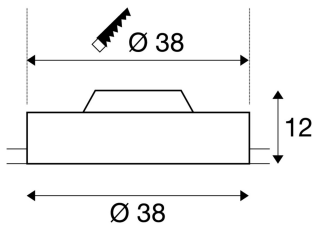

MEDO 40 recessed fitting

LED, 3000K, round, frameless, Ø 38 cm, 31 W

The high-quality MEDO 40 recessed ceiling light convinces with its clear form and the simple integration provided by its frameless installation. Its integrated Premium LED gives pleasant lighting effects, and its built-in LED driver allows direct connection to 230V mains supply.

TECHNICAL DATA

Item no.:	135050
Lamps included	0
Primary nominal voltage	220-240V ~50/60Hz mA/V
Secondary power / secondary voltage	700 mA/V
Height	12.0 cm
Diameter	38.0 cm
Installation diameter	38.0 cm
Installation depth	15.0 cm
Net weight	1.594 kg
Gross weight	2.447 kg
IP Code	IP 20
Safety class	I
Assembly	Recessed
Assembly details	Ceiling
Wattage	31.0 W
Lumen	2125 lm
Colour temperature	3000 Kelvin
Beam angle	105 °
Color	white
CRI	>80
UGR ?	25.0000
Binning	6