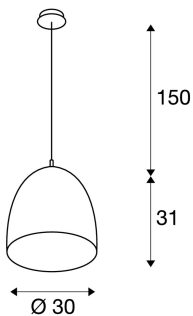

## PARA CONE 30 pendant

A60, round, marble / white, Ø 30 cm, max. 60W

Cone-shaped high-voltage pendant PARA CONE 20 with round ceiling plate. The luminaire is made of steel and has a textile cable. With its in-built E27 socket, the luminaire is suitable for both LED and energy-saving lamps. The pendant length of the luminaires, which come in several colours, is 150 cm.

## TECHNICAL DATA

Item no.:	133018
Socket	E27
Number of sockets	1
Lamps included	0
Primary nominal voltage	220-240V ~50/60Hz mA/V
Pendant length	150.0 cm
Height	31.0 cm
Diameter	30.0 cm
Net weight	1.058 kg
Gross weight	2.303 kg
IP Code	IP 20
Safety class	I
Assembly	Surface
Assembly details	Ceiling
Wattage	60.0 W
Color	white