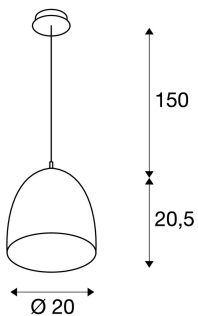

## PARA CONE 20 pendant

A60, round, marble / white, Ø 20 cm, max. 60W

Cone-shaped high-voltage pendant PARA CONE 20 with round ceiling plate. The luminaire is made of steel and has a textile cable. With its in-built E27 socket, the luminaire is suitable for both LED and energy-saving lamps. The pendant length of the luminaires, which come in several colours, is 150 cm.

## TECHNICAL DATA

Item no.:	133008
Socket	E27
Number of sockets	1
Lamps included	0
Primary nominal voltage	220-240V ~50/60Hz mA/V
Pendant length	150.0 cm
Height	20.5 cm
Diameter	20.0 cm
Net weight	0.645 kg
Gross weight	1.21 kg
IP Code	IP 20
Safety class	I
Assembly	Surface
Assembly details	Ceiling
Wattage	60.0 W
Color	white