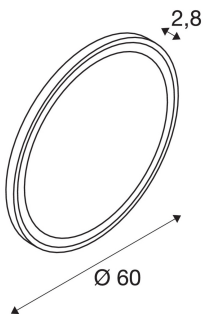

## TRUKKO WL

### Indoor LED wall-mounted light round aluminium

Highly functional and dimmable light for your bathroom in either 3000K, 4000K or 6500K is provided by the integrated Premium LED in the TRUKKO WL round surface-mounted wall light.; The built-in anti-fogging technology prevents the mirror from fogging, making it even more convenient. With a lifetime of 50,000 hours, this wall-mounted lamp is both sustainable and low maintenance.

### TECHNICAL DATA

Item no.:	1004731
Primary nominal voltage	220-240V ~50/60Hz mA/V
Secondary power / secondary voltage	24 mA/V
Diameter	60.0 cm
Depth	2.8 cm
Net weight	3.9 kg
Gross weight	4.173 kg
IP Code	IP 44
Safety class	II
Assembly	Surface
Assembly details	Wall
Dimmable	Ja
Dimming technology	Switch Dimmable
Wattage	25.0 W
Lumen	1270 lm
Beam angle	115 °
Color	milky
CRI	>90
Binning	5
Service life	50000 h
Minimum ambient temperature	-15 °C
Maximum ambient temperature	40 °C