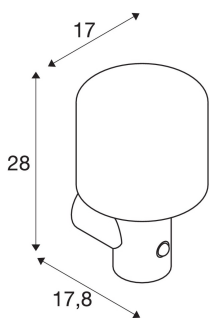

## TECHNICAL DATA

Item no.:	1004679
Primary nominal voltage	100-240V ~50/60Hz mA/V
Secondary power / secondary voltage	500 mA/V
Height	28.5 cm
Diameter	17.0 cm
Depth	17.8 cm
Net weight	2.1 kg
Gross weight	2.247 kg
IP Code	IP 65
Safety class	I
Impact resistance class	IK02
Impact resistance	0,200000000000000001 Joule
Assembly	Surface
Assembly details	Wall
Wattage	9.6 W
Lumen	600 lm
Color	anthracite
CRI	>80
Minimum ambient temperature	-20 °C
Maximum ambient temperature	45 °C