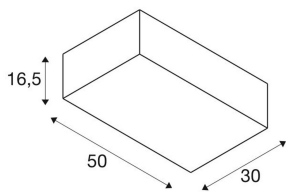

ACCANTO SQUARE E27

Indoor surface-mounted ceiling light white

Stylishly manufactured steel and textile elements give the ACCANTO ceiling light its unmistakable charm. The textile lampshade with the rectangular design, which is available in white or black, ensures that the lamp which is used has homogeneous lighting attributes. We give you the choice thanks to the installed E27 lamp socket. Regardless of whether you want to use an LED lamp, an energy-saving lamp, or a normal commercial incandescent lamp. The ceiling light is supplied ready to be connected to a 230V mains power supply.

TECHNICAL DATA

Item no.:	1002945
Socket	E27
Number of sockets	2
Primary nominal voltage	220-240V ~50/60Hz mA/V
Length	50.0 cm
Width	30.0 cm
Height	16.5 cm
Net weight	1.612 kg
Gross weight	2.451 kg
IP Code	IP 20
Safety class	I
Assembly	Surface
Assembly details	Ceiling
Wattage	40.0 W
Color	white
Maximum ambient temperature	40 °C
BIG WHITE Page	236