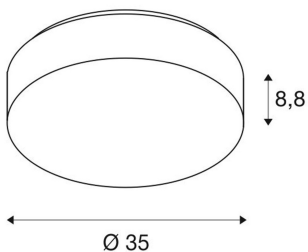

## LIPSY 40 DRUM DALI CW

LED Indoor surface-mounted wall and ceiling light, white, 3000/4000K

Because of their timeless and discreet design, the wall and ceiling lights in the LIPSY DRUM DALI series are a popular lighting solution for a wide range of applications. The steel and acrylic glass luminaires come in a variety of housing sizes. The wide beam characteristic creates homogeneous lighting in combination with the powerful LED module. The built-in DALI-compatible LED driver makes it possible to connect directly to a 230V mains power supply. The light colour of the product can be switched between 3000K and 4000K.

## TECHNICAL DATA

Item no.:	1002940
Primary nominal voltage	220-240V ~50/60Hz mA/V
Secondary power / secondary voltage	500 mA/V
Height	8.8 cm
Diameter	35.0 cm
Net weight	0.88 kg
Gross weight	1.451 kg
IP Code	IP 44
Safety class	I
Assembly	Surface
Assembly details	Ceiling,Wall
Dimmable	Ja
Dimming technology	DALI
Wattage	18.0 W
Lumen	2000 lm
Beam angle	120 °
Color	white
CRI	>80
Binning	3
LXXBXX data	70/50
Service life	30000 h
Maximum ambient temperature	40 °C