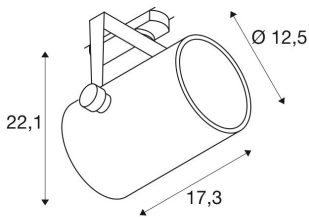

EURO SPOT TRACK DALI

for 240V 3-circuit track, LED, 3000K, white, 15°, incl. 3-circuit adapter

Rotating and swivelling EURO SPOT DALI LED spotlight, with a compact design and suitable DALI adapter for the 3-circuit 240V track system. The LED module is installed inside the cylindrical lamp head in the factory. Available with several housing and light colours, the spotlight impresses with its simple, timeless appearance. The spotlight fulfils any requirement because of the selection of available beam angles.

TECHNICAL DATA

Item no.:	1002668
Primary nominal voltage	220-240V ~50/60Hz mA/V
Secondary power / secondary voltage	500 mA/V
Vertical tilting range	90 °
Horizontal rotation range	350 °
Length	17.3 cm
Height	22.1 cm
Diameter	12.5 cm
Net weight	1.482 kg
Gross weight	1.927 kg
IP Code	IP 20
Safety class	I
Assembly	Surface
Assembly details	Track Ceiling, Track Wall
Dimmable	Ja
Dimming technology	DALI
Wattage	20.0 W
Lumen	1900 lm
Colour temperature	3000 Kelvin
Beam angle	15 °
Color	white
CRI	>90