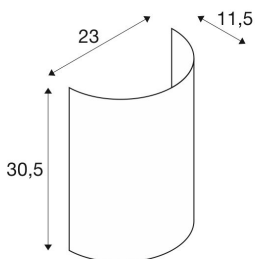

## TECHNICAL DATA

Item no.:	1001277
Width	23.0 cm
Height	30.5 cm
Depth	11.5 cm
Net weight	0.223 kg
Gross weight	0.569 kg
IP Code	IP 20
Assembly	Surface
Assembly details	Wall with Acc.
Color	yellow