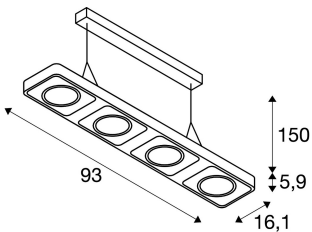

LYNAH

pendant, four-headed, LED, 3000K, black

With its timeless and modern design in black and white and its efficiency, the LYNAH luminaire series is an innovative lighting option for any area. The lamp holders are multi-directional, thus allowing the individual focus of the light beam. The luminaire is equipped with dimmable LED modules with a beam angle of 24° each, and is ready for direct connection to 230V power supply.

TECHNICAL DATA

Item no.:	1000412
Lamps included	0
Primary nominal voltage	220-240V ~50/60Hz mA/V
Secondary power / secondary voltage	350 mA/V
Vertical tilting range	180 °
Length	93.0 cm
Pendant length	150.0 cm
Width	16.0 cm
Height	5.9 cm
Net weight	5.511 kg
Gross weight	6.099 kg
IP Code	IP 20
Safety class	I
Assembly	Surface
Assembly details	Ceiling
Dimmable	Ja
Dimming technology	trailing edge
Wattage	56.0 W
Lumen	3800 lm
Colour temperature	3000 Kelvin
Beam angle	24 °
Color	black