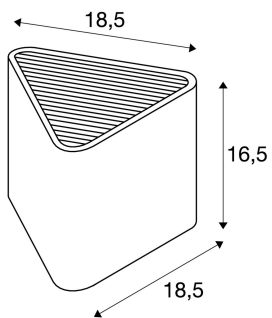

## KENGA 17

IP44, mobile rechargeable battery powered light

KENGA series portable light. The operating time is 5 hours at full brightness and 10 hours at half brightness. The product can be charged using any 5V USB power supply. The warm-white LED light can be dimmed using a switch. With the IP protection class, it is suitable for outdoor use. Thanks to the bracket, the luminaire can be used as a menu or serviette holder.

## TECHNICAL DATA

Item no.:	1000400
Lamps included	0
Primary nominal voltage	5V mA/V
Secondary power / secondary voltage	5 mA/V
Length	17.0 cm
Width	18.5 cm
Height	16.5 cm
Net weight	0.816 kg
Gross weight	0.943 kg
IP Code	IP 44
Safety class	III
Impact resistance class	IK06
Impact resistance	1 Joule
Assembly	Mobile
Wattage	3.2 W
Lumen	200 lm
Colour temperature	3000 Kelvin
Color	white
CRI	>80
Binning	6
LXXBXX data	70/50
Service life	30000 h