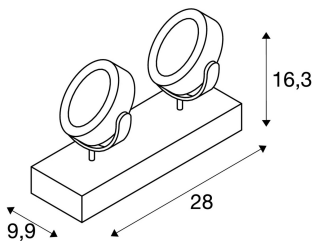

KALU

floor stand, double-headed, LED, 3000K, white/black, 60°

The puristic design of the KALU FLOOR 2 floor stand is the guarantee of completely free direction of the lamp head. The integrated COB LED module provides an even lighting effect. Delivery includes a connection lead and a foot switch for direct connection to 230V mains supply.

TECHNICAL DATA

Item no.:	1000142
Lamps included	0
Primary nominal voltage	220-240V ~50/60Hz mA/V
Secondary power / secondary voltage	700 mA/V
Vertical tilting range	120 °
Horizontal rotation range	340 °
Length	28.0 cm
Width	9.9 cm
Height	16.3 cm
Net weight	1.83 kg
Gross weight	2.14 kg
IP Code	IP 20
Safety class	I
Impact resistance class	IK03
Impact resistance	0,3499999999999998 Joule
Assembly	Mobile
Dimmable	Ja
Dimming technology	trailing edge
Wattage	31.0 W
Lumen	2000 lm
Colour temperature	3000 Kelvin
Beam angle	60 °

Color	white
CRI	>80
Binning	6
LXXBXX data	70/50
Service life	40000 h

Notes
