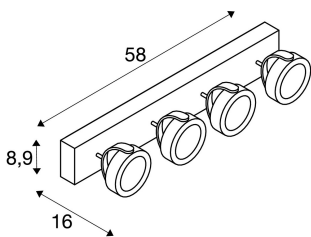

KALU

wall and ceiling light, four-headed, LED, 3000K, white/black, 60°

As one would expect, the LED extension of the popular KALU series guarantees the utterly free adjustment of lamp heads. Fitted with dimmable, high output LEDs, the KALU series has just become even more efficient and versatile! Available in matt black or black and white, KALU wall and ceiling light is supplied ready for direct connection to 230V mains supply.

TECHNICAL DATA

Item no.:	1000134
Lamps included	0
Primary nominal voltage	220-240V ~50/60Hz mA/V
Secondary power / secondary voltage	700 mA/V
Vertical tilting range	120 °
Horizontal rotation range	340 °
Length	58.0 cm
Width	8.9 cm
Height	16.0 cm
Net weight	2.964 kg
Gross weight	3.661 kg
IP Code	IP 20
Safety class	I
Assembly	Surface
Assembly details	Ceiling, Wall
Dimmable	Ja
Dimming technology	trailing edge
Wattage	60.0 W
Lumen	4000 lm
Colour temperature	3000 Kelvin
Beam angle	60 °
Color	white